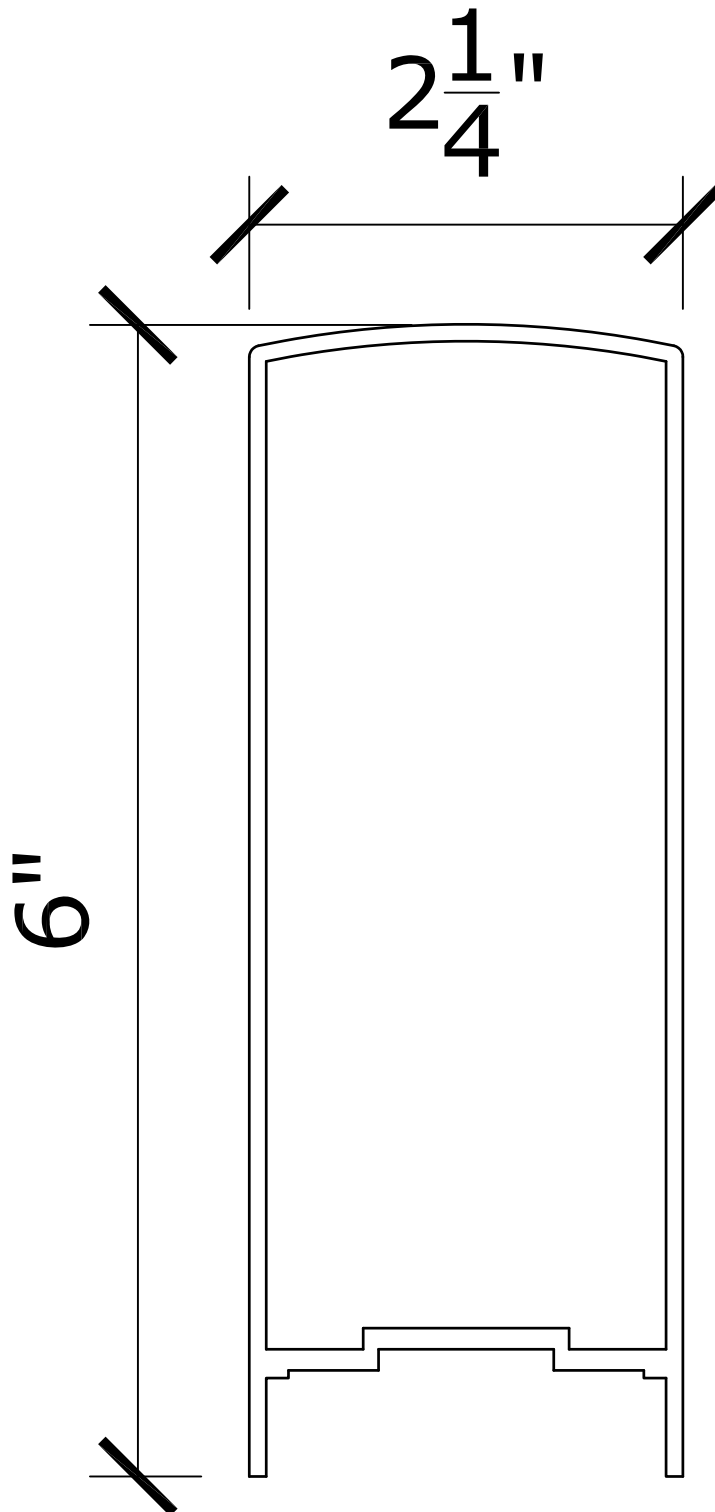

S&S

MANUFACTURING

115 Fieldcrest Ave
Edison, NJ 08837

Tel. (732) 698-2400
Fax. (732) 662-5046
www.balconyrails.com

RAIL TYPE 6/2